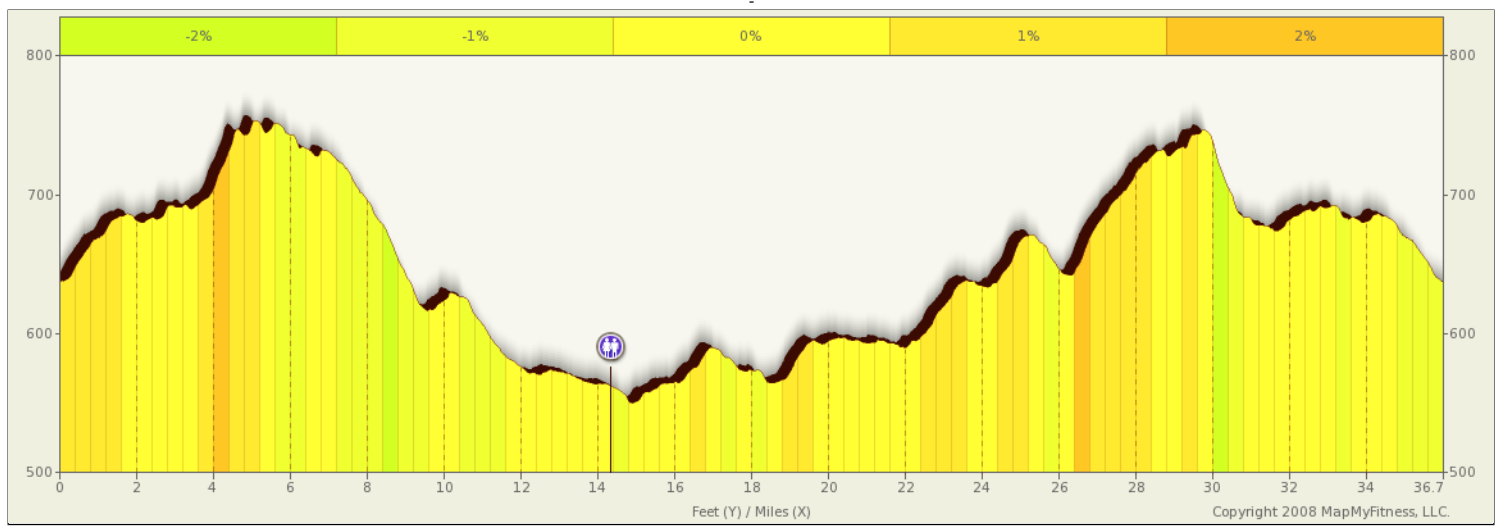

ROUTE DESCRIPTION:  
No Description Provided

**ROUTE DESCRIPTION:**  
 No Description Provided

Notes		
AT	FOR	NOTES
0.21 mi.	1mi 4424ft	Turn left at Highway 152
2.04 mi.	423ft	Turn right at Highway 140
2.12 mi.	1mi 2904ft	Turn left at Highway 149
3.67 mi.	3999ft	Turn left at FM-1105
4.43 mi.	1mi 2221ft	Turn right at Highway 153
5.85 mi.	4816ft	Turn left at Highway 156
6.76 mi.	2650ft	Turn left to stay on Highway 156
7.27 mi.	4901ft	Turn left at Highway 327
8.19 mi.	3mi 31ft	Turn right at Highway 327
11.2 mi.	1607ft	Turn left to stay on Highway 327
11.5 mi.	1mi 3949ft	Turn right at Highway 326
13.25 mi.	1mi 155ft	Turn right at Widavilla
14.28 mi.	1343ft	Continue on W Davilla
14.54 mi.	360ft	Turn right at S Commerce St/ Farm- To-Market Rd 971/ TX-95
14.6 mi.	33ft	Bathroom
14.61 mi.	0ft	Turn left at E Elm St
14.61 mi.	370ft	Turn left at E Elm St
14.68 mi.	394ft	Turn left at S Granger St
14.76 mi.	2168ft	Turn right at E Davilla St
15.17 mi.	2mi 4841ft	Turn left at N Alligator Rd/ Highway 355 Continue to follow Highway 355

Notes		
AT	FOR	NOTES
18.08 mi.	1mi 4740ft	Continue on FM-972
19.98 mi.	2mi 3008ft	Turn left at Highway 301
22.55 mi.	0ft	Turn right at Highway 324
22.55 mi.	1363ft	Turn right at Highway 324
22.81 mi.	1mi 4058ft	Turn left at Highway 342
24.58 mi.	3143ft	Sharp left at Highway 320
25.17 mi.	0ft	Turn right at Highway 329
25.17 mi.	5015ft	Turn right at Highway 329
26.12 mi.	1mi 4677ft	Turn left at Highway 328
28.01 mi.	4901ft	Turn right at Highway 327
28.94 mi.	2650ft	Turn left at Highway 327
29.44 mi.	4814ft	Turn left to stay on Highway 156
30.35 mi.	1mi 4205ft	Turn left at Highway 156
32.15 mi.	4802ft	Turn right at FM-1105
33.06 mi.	1mi 2904ft	Turn left at FM-1105
34.61 mi.	423ft	Turn left at Highway 149
34.69 mi.	1mi 4423ft	Turn right at Highway 140
36.52 mi.	746ft	Turn left at Highway 152
36.66 mi.	-	Stop