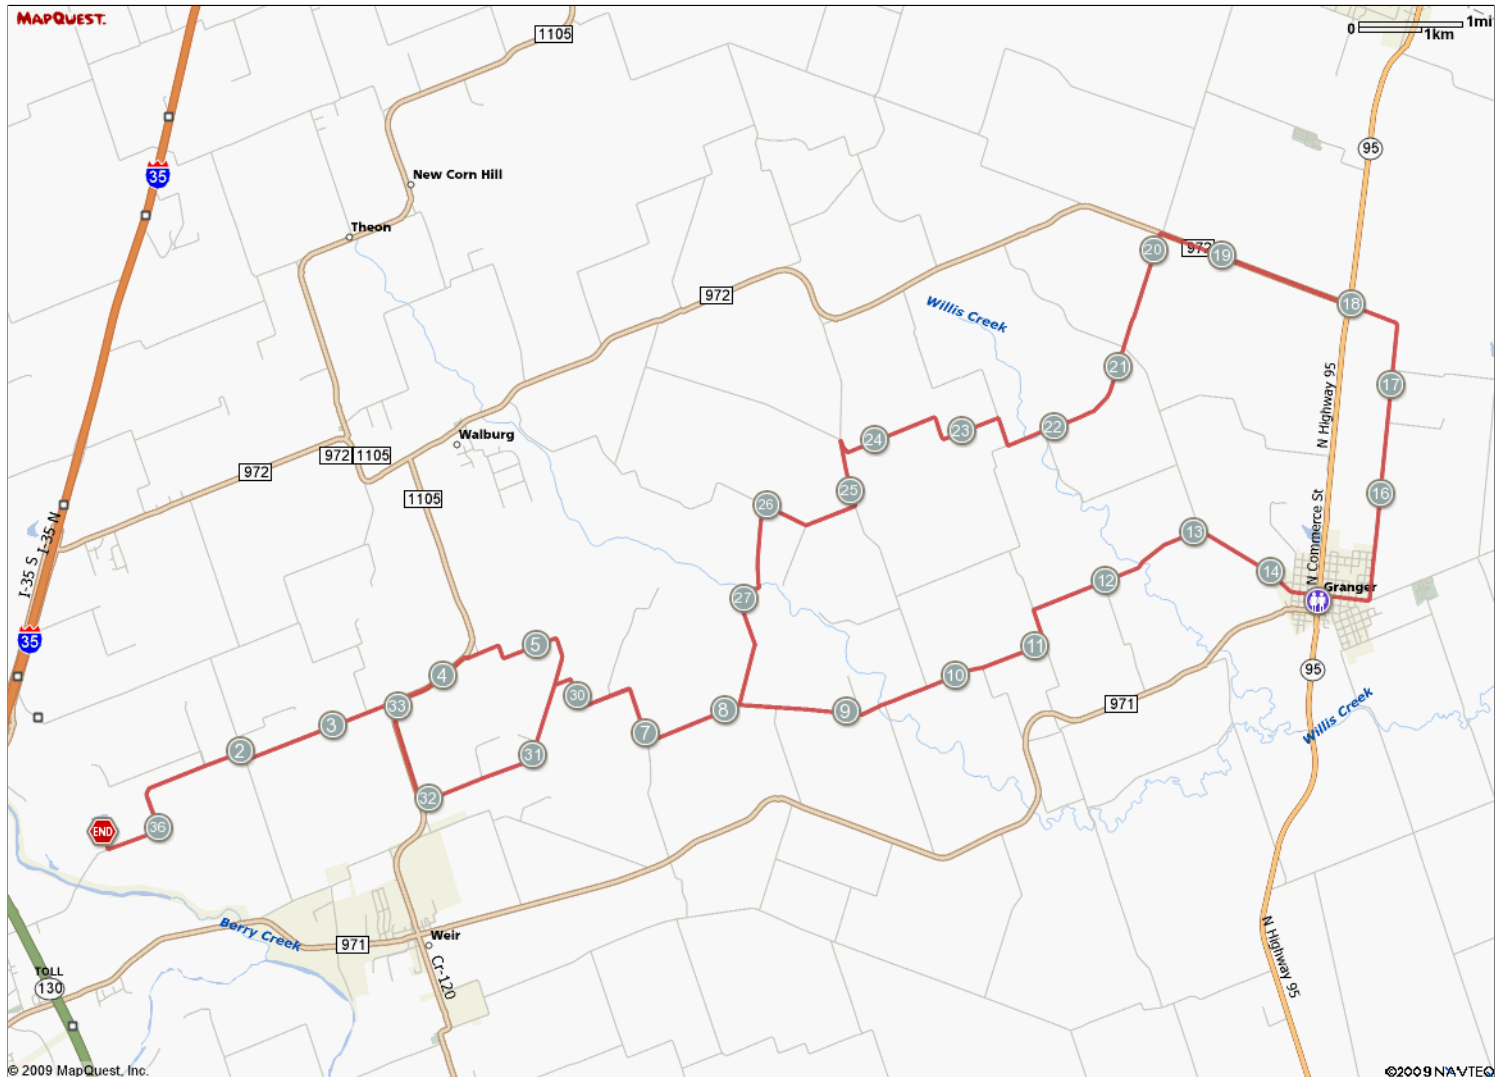

ROUTE DESCRIPTION:  
No Description Provided

**ROUTE DESCRIPTION:**  
 No Description Provided

Notes		
AT	FOR	NOTES
0.21 mi.	1mi 4424ft	Turn left at Highway 152
2.04 mi.	423ft	Turn right at Highway 140
2.12 mi.	1mi 2904ft	Turn left at Highway 149
3.67 mi.	3999ft	Turn left at FM-1105
4.43 mi.	1mi 2221ft	Turn right at Highway 153
5.85 mi.	4816ft	Turn left at Highway 156
6.76 mi.	2650ft	Turn left to stay on Highway 156
7.27 mi.	4901ft	Turn left at Highway 327
8.19 mi.	3mi 31ft	Turn right at Highway 327
11.2 mi.	1607ft	Turn left to stay on Highway 327
11.5 mi.	1mi 3949ft	Turn right at Highway 326
13.25 mi.	1mi 155ft	Turn right at Widavilla
14.28 mi.	1343ft	Continue on W Davilla
14.54 mi.	360ft	Turn right at S Commerce St/ Farm- To-Market Rd 971/ TX-95
14.6 mi.	33ft	Bathroom
14.61 mi.	0ft	Turn left at E Elm St
14.61 mi.	370ft	Turn left at E Elm St
14.68 mi.	394ft	Turn left at S Granger St
14.76 mi.	2168ft	Turn right at E Davilla St
15.17 mi.	2mi 4841ft	Turn left at N Alligator Rd/ Highway 355 Continue to follow Highway 355

Notes		
AT	FOR	NOTES
18.08 mi.	1mi 4740ft	Continue on FM-972
19.98 mi.	2mi 3008ft	Turn left at Highway 301
22.55 mi.	0ft	Turn right at Highway 324
22.55 mi.	1363ft	Turn right at Highway 324
22.81 mi.	1mi 4058ft	Turn left at Highway 342
24.58 mi.	3143ft	Sharp left at Highway 320
25.17 mi.	0ft	Turn right at Highway 329
25.17 mi.	5015ft	Turn right at Highway 329
26.12 mi.	1mi 4677ft	Turn left at Highway 328
28.01 mi.	4901ft	Turn right at Highway 327
28.94 mi.	2650ft	Turn left at Highway 327
29.44 mi.	4814ft	Turn left to stay on Highway 156
30.35 mi.	1mi 4205ft	Turn left at Highway 156
32.15 mi.	4802ft	Turn right at FM-1105
33.06 mi.	1mi 2904ft	Turn left at FM-1105
34.61 mi.	423ft	Turn left at Highway 149
34.69 mi.	1mi 4423ft	Turn right at Highway 140
36.52 mi.	746ft	Turn left at Highway 152
36.66 mi.	-	Stop